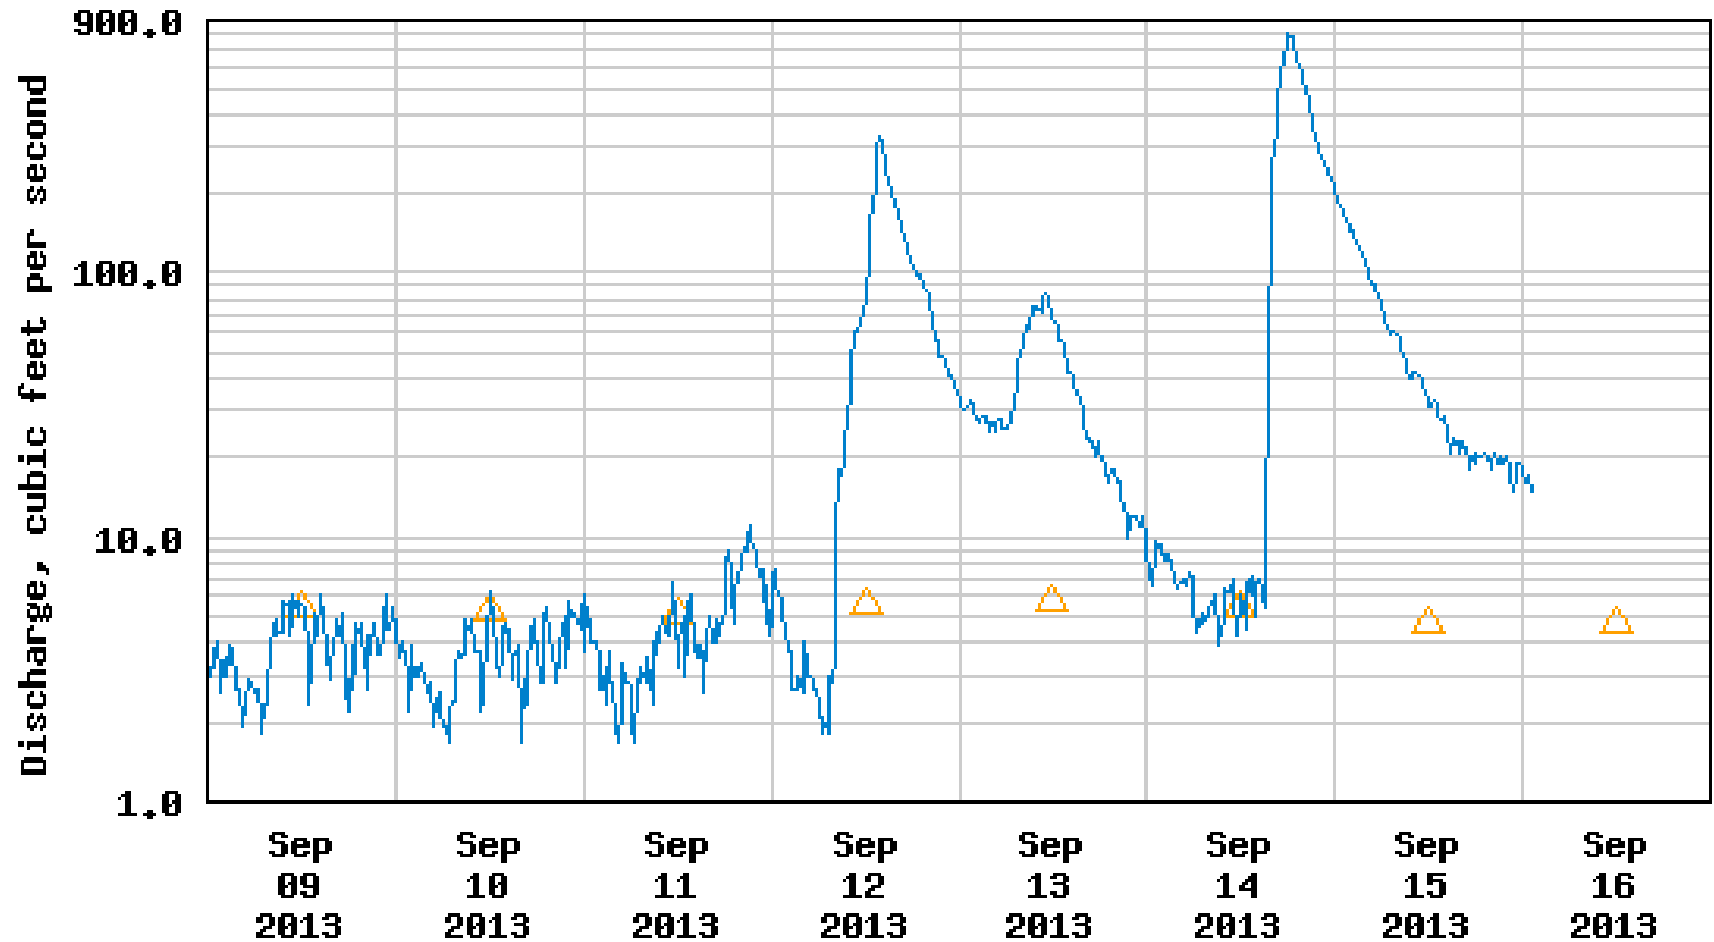

## USGS 393109104464500 CHERRY CREEK NEAR PARKER, CO

----- Provisional Data Subject to Revision -----

△ Median daily statistic (21 years) — Discharge